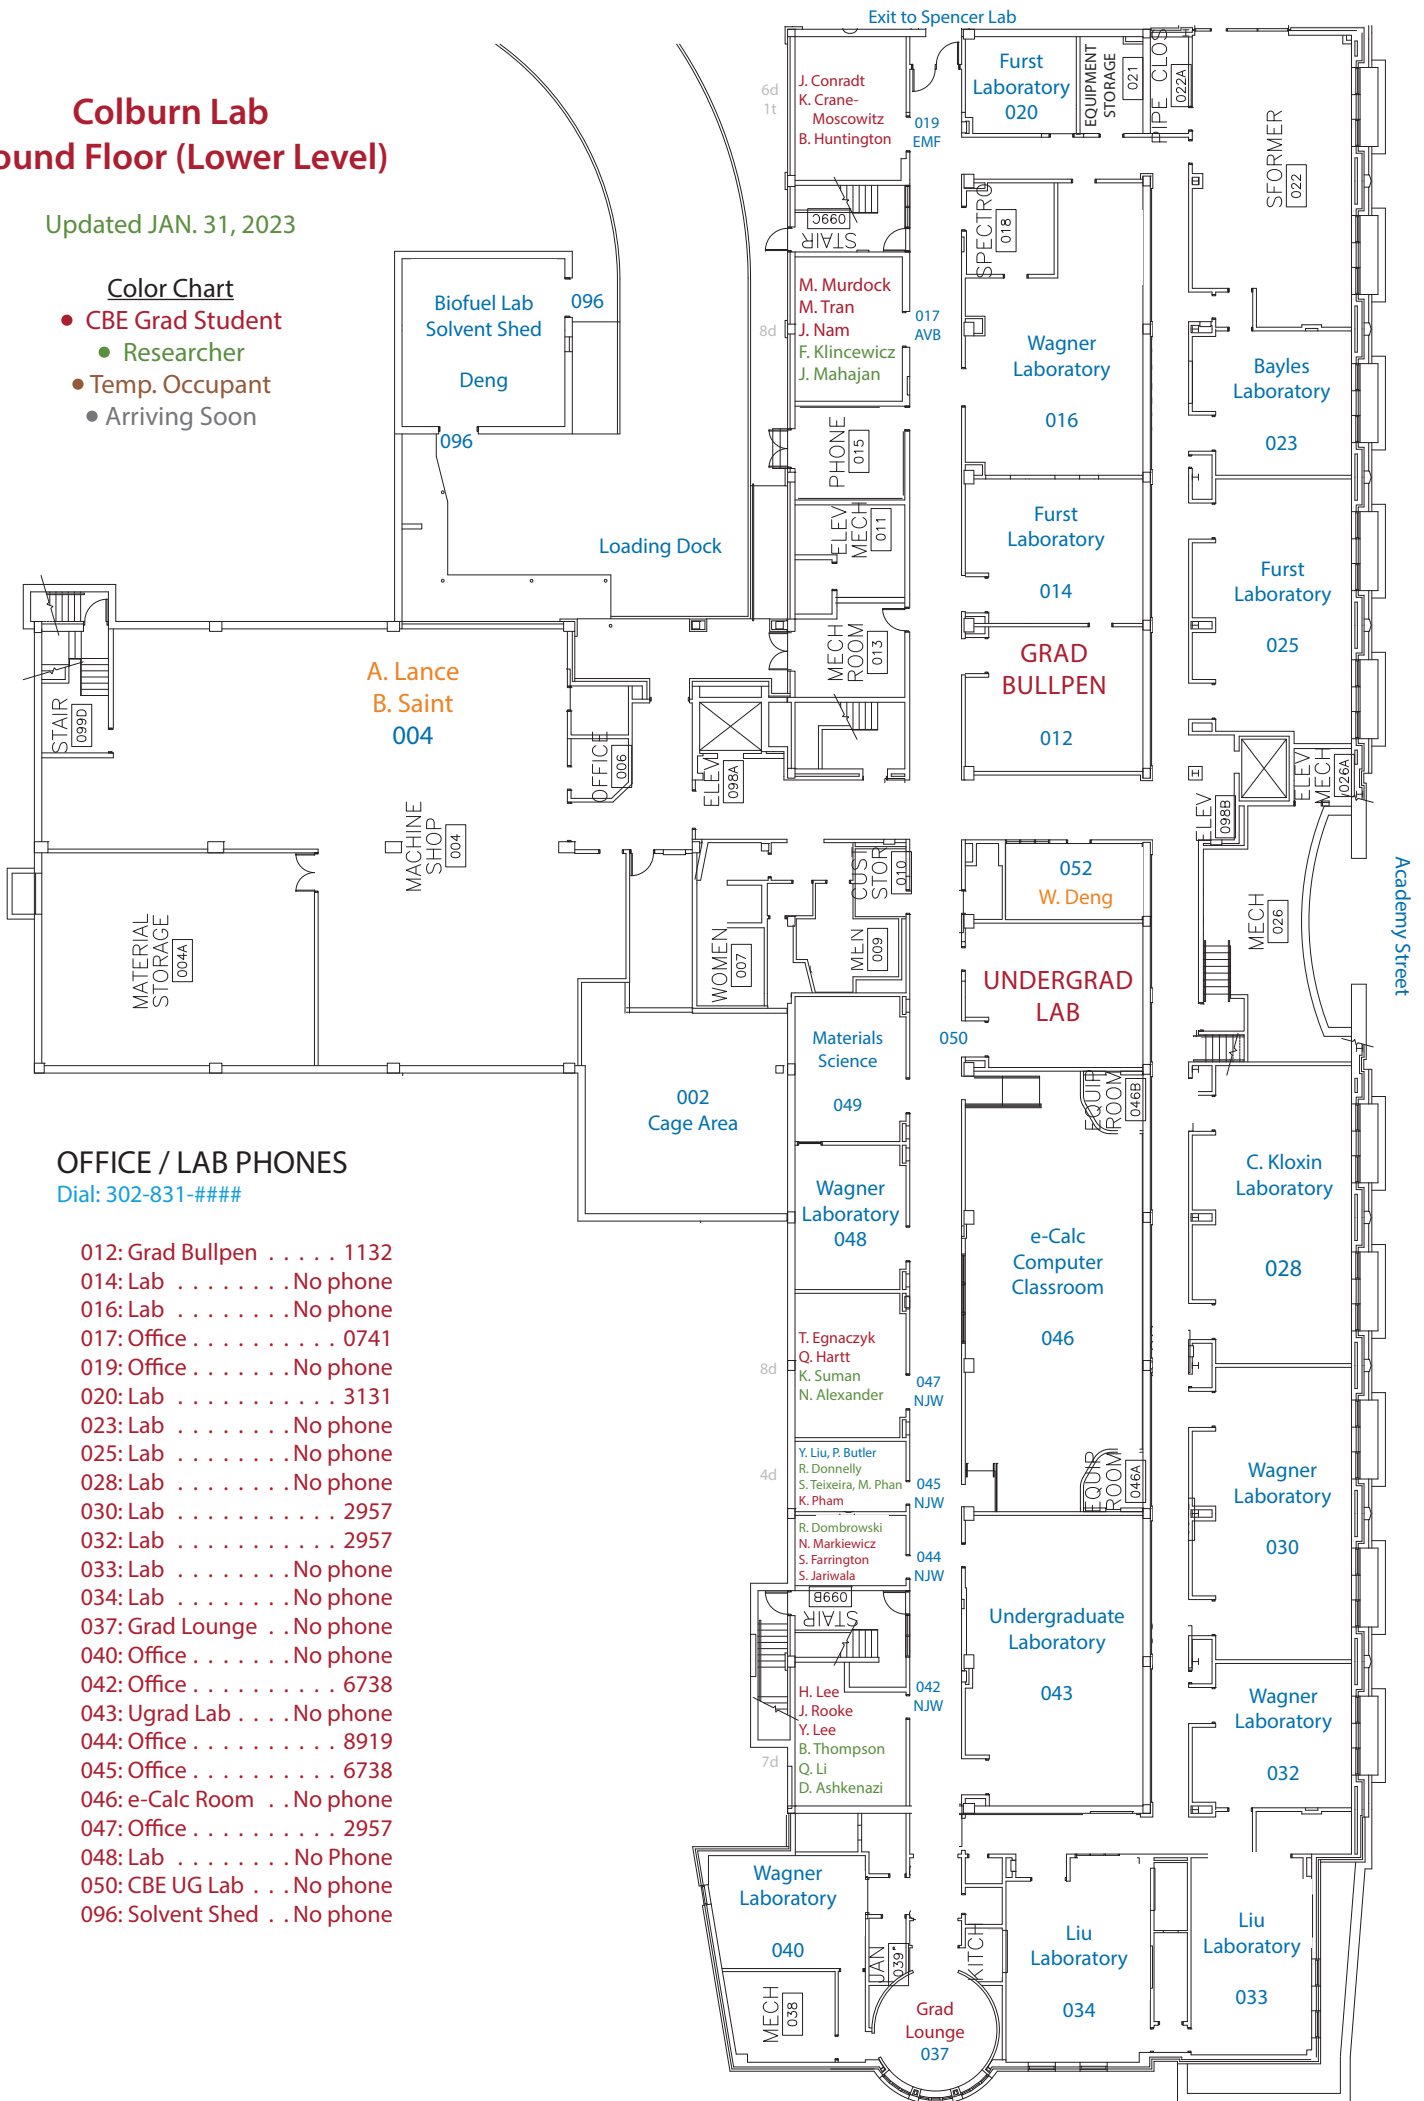

Colburn Lab Ground Floor (Lower Level)

Updated JAN. 31, 2023

Color Chart

- CBE Grad Student
- Researcher
- Temp. Occupant
- Arriving Soon

OFFICE / LAB PHONES

Dial: 302-831-####

- 012: Grad Bullpen 1132
- 014: Lab No phone
- 016: Lab No phone
- 017: Office 0741
- 019: Office No phone
- 020: Lab 3131
- 023: Lab No phone
- 025: Lab No phone
- 028: Lab No phone
- 030: Lab 2957
- 032: Lab 2957
- 033: Lab No phone
- 034: Lab No phone
- 037: Grad Lounge . . No phone
- 040: Office No phone
- 042: Office 6738
- 043: Ugrad Lab No phone
- 044: Office 8919
- 045: Office 6738
- 046: e-Calc Room . . No phone
- 047: Office 2957
- 048: Lab No Phone
- 050: CBE UG Lab . . . No phone
- 096: Solvent Shed . . No phone