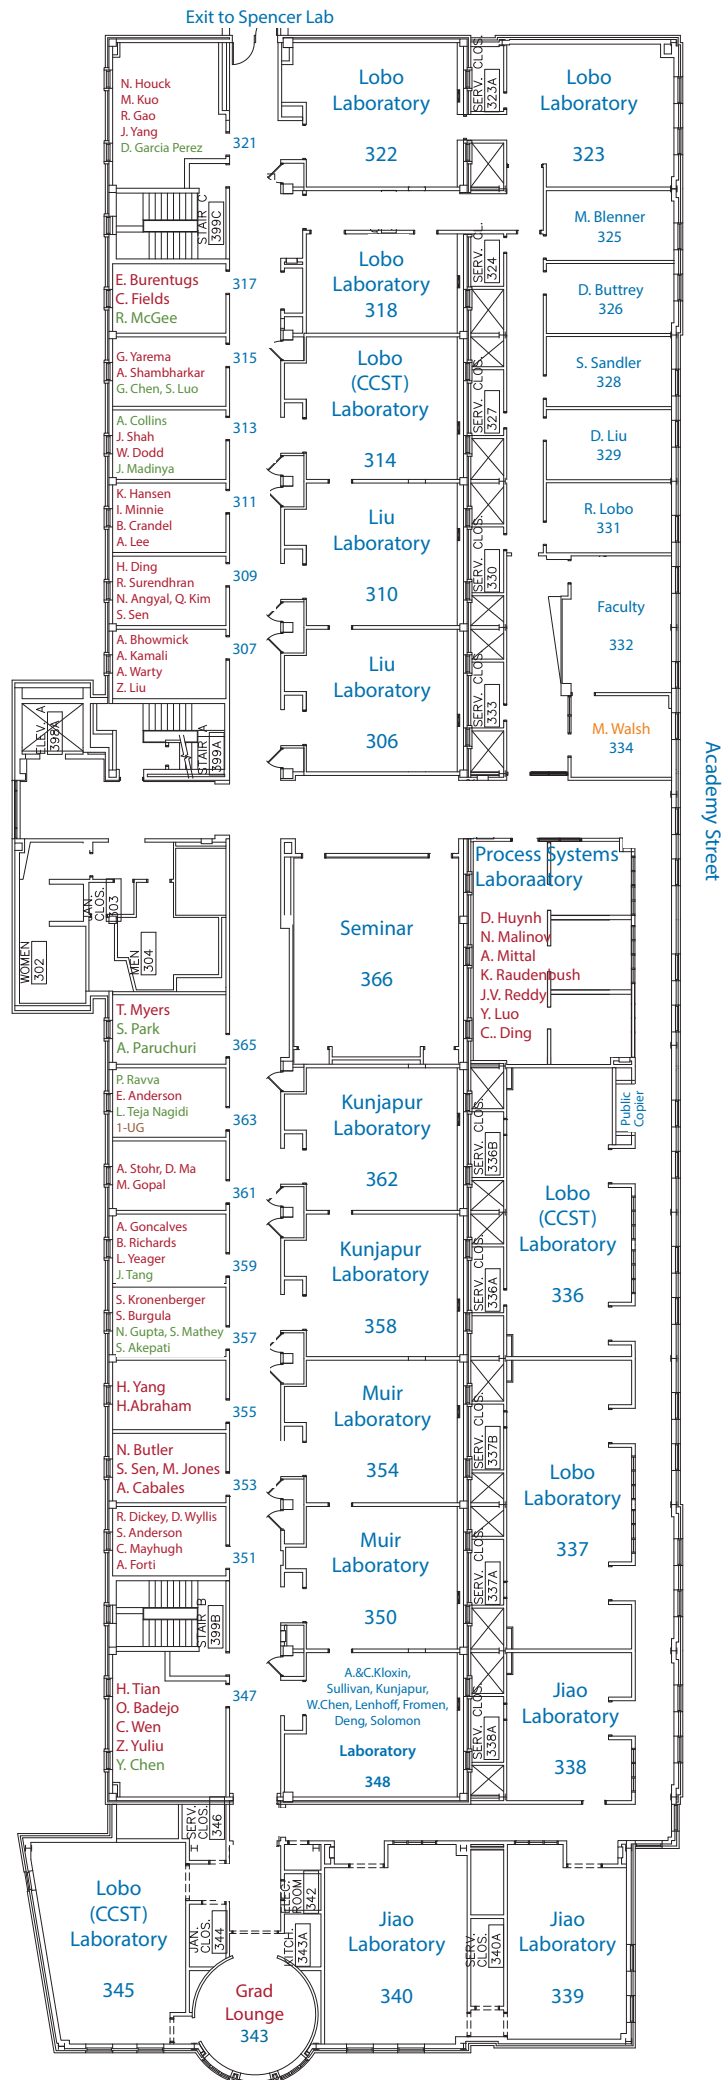

Colburn Lab Third (3rd) Floor

Updated FEB. 28, 2024

Color Chart

- CBE Grad Student
- Researcher
- Temp. Occupant
- Arriving Soon

OFFICE / LAB PHONES

Dial: 302-831-####

OFFICES:

| | |
|--------------------|----------|
| 307: LIU | 0642 |
| 309: LOBO/KUNJAPUR | No phone |
| 311: LIU | 1243 |
| 313: JAYARAMAN | 2213 |
| 315: LIU | 6572 |
| 317: LOBO | 6726 |
| 321: LOBO | 6657 |
| 335: IERAPETRITOU | No phone |
| 347: IERAPETRITOU | 4741 |
| 351: KUNJAPUR | 2347 |
| 353: KUNJAPUR | 7650 |
| 355: CHEN | No phone |
| 357: JAYARAMAN | No phone |
| 359: CHEN | 0875 |
| 361: CHEN | 6556 |
| 363: JAYARAMAN | No phone |
| 365: JAYARAMAN | 4416 |

LABS:

| | |
|--|----------|
| 306: LIU | No Ph |
| 310: LIU | No phone |
| 314: LOBO | No phone |
| 318: LOBO | 6123 |
| 322: LOBO | No phone |
| 323: LOBO | No phone |
| 336: LOBO | 2603 |
| 337: LOBO | 2263 |
| 338: JIAO | No phone |
| 339: JIAO | 1454 |
| 340: JIAO | No phone |
| 345: LOBO | 2093 |
| 348: KLOXIN's/SULLIVAN/KUNJAPUR/ CHEN/LENHOFF/FROMEN/ SOLOMON/DENG | No phone |
| 350: ORAZOV | No phone |
| 354: ORAZOV | No phone |
| 358: KUNJAPUR | No phone |
| 362: KUNJAPUR | No phone |

Academy Street

Exit to Spencer Lab