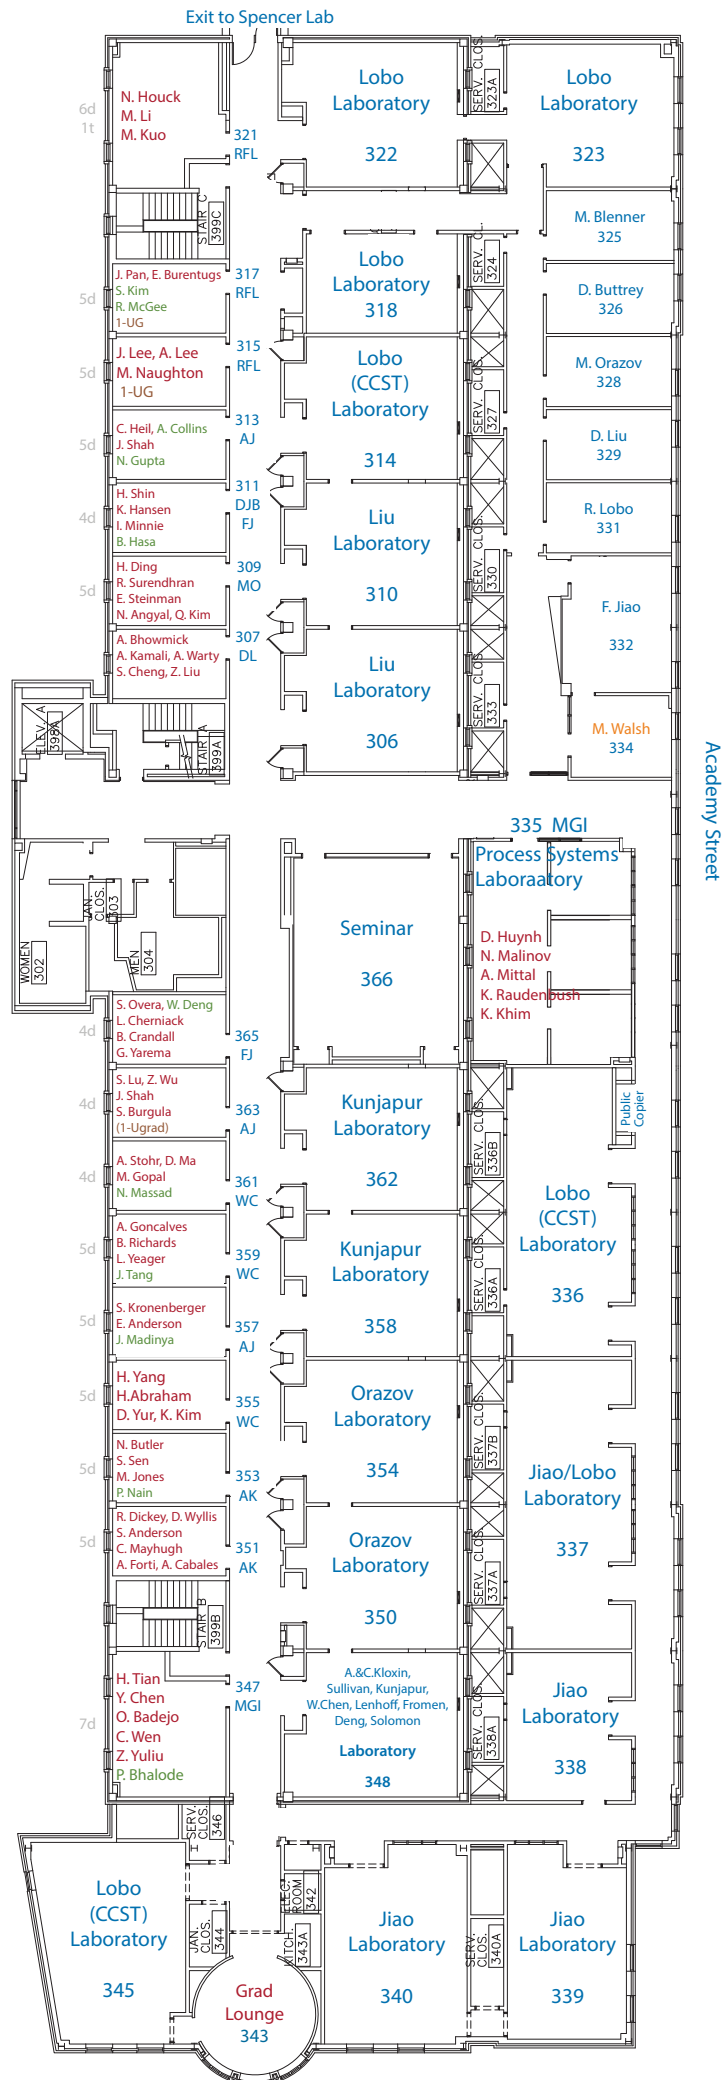

Colburn Lab Third (3rd) Floor

Updated FEB. 09, 2023

Color Chart

- CBE Grad Student
- Researcher
- Temp. Occupant
- Arriving Soon

OFFICE / LAB PHONES

Dial: 302-831-####

- 306: Lab No Ph
- 307: Office 6642
- 309: Office No phone
- 310: Lab No phone
- 311: Office 1243
- 313: Office 2213
- 314: Lab No phone
- 315: Office 6572
- 317: Office 6726
- 318: Lab 6123
- 321: Office 6657
- 322: Lab No phone
- 323: Lab No phone
- 335: Office No phone
- 336: Lab 2603
- 337: Lab 2263
- 338: Lab No phone
- 339: Lab 1454
- 340: Lab No phone
- 345: Lab 2093
- 347: Office 4741
- 348: Lab No phone
- 350: Lab No phone
- 351: Office 2347
- 353: Office 7650
- 354: Lab No phone
- 355: Office No phone
- 357: Office No phone
- 358: Lab No phone
- 359: Office 0875
- 361: Office 6556
- 362: Lab No phone
- 363: Office No phone
- 365: Office 4416

Academy Street