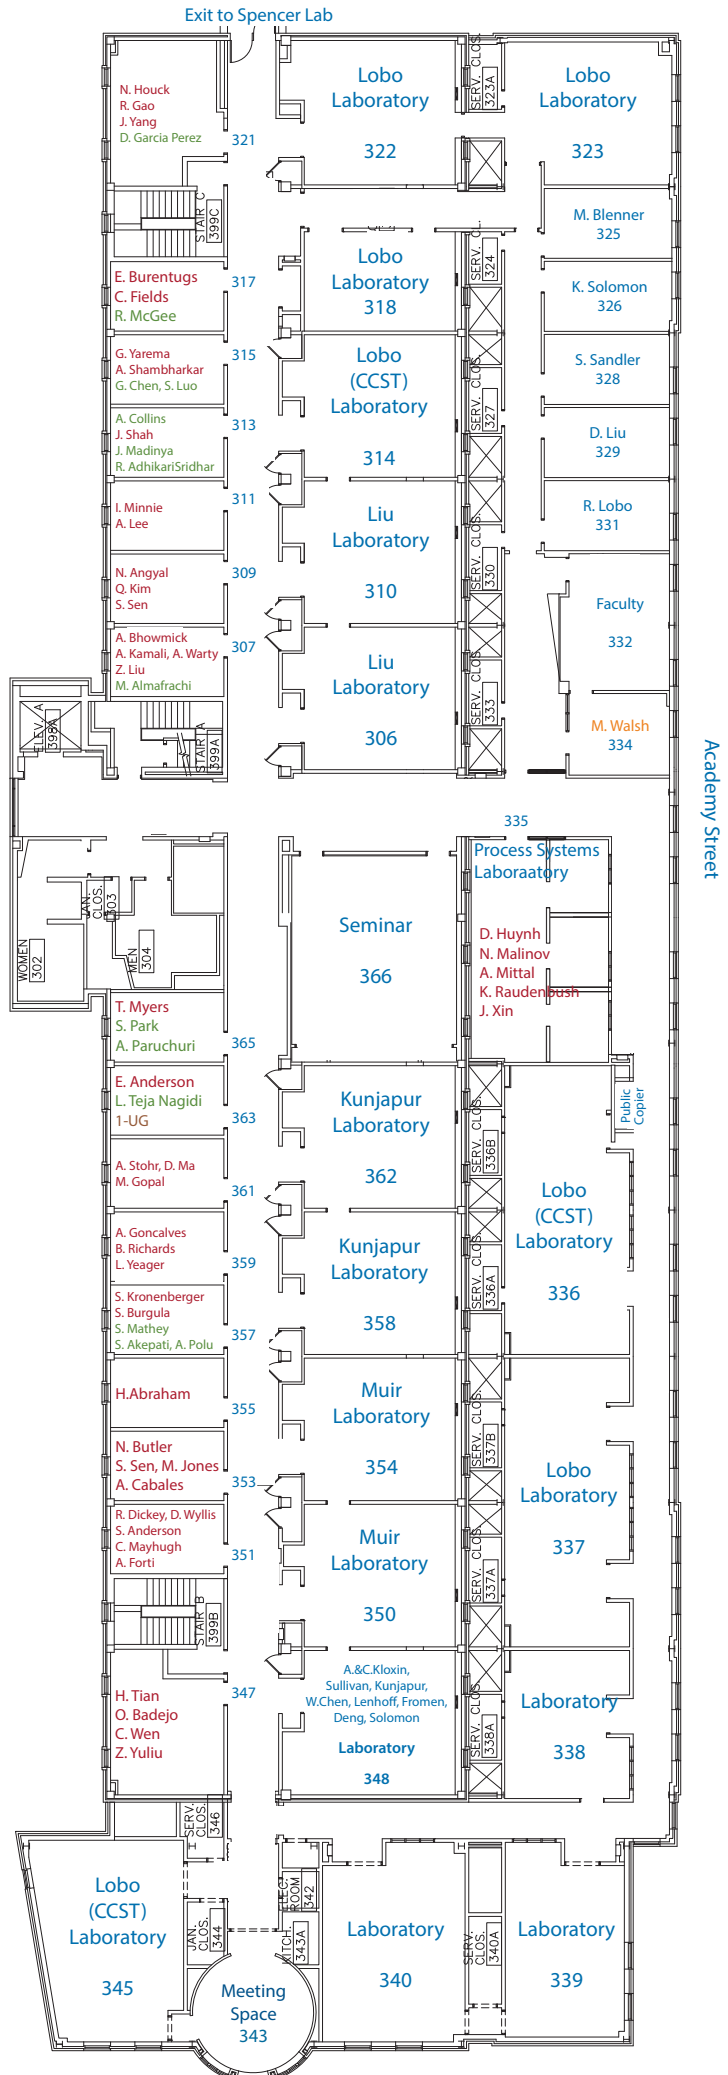

# Colburn Lab Third (3rd) Floor

Updated JAN. 28, 2025

## Color Chart

- CBE Grad Student
- Researcher
- Temp. Occupant
- Arriving Soon

### LABS:

306: LIU	No Ph
310: LIU	No phone
314: LOBO	No phone
318: LOBO	6123
322: LOBO	No phone
323: LOBO	No phone
336: LOBO	2603
337: LOBO	2263
338: LAB	No phone
339: LAB	1454
340: LAB	No phone
345: LOBO	2093
348: KLOXIN's/SULLIVAN/KUNJAPUR/ CHEN/LENHOFF/FROMEN/ SOLOMON/DENG	No phone
350: MUIR	No phone
354: MUIR	No phone
358: KUNJAPUR	No phone
362: KUNJAPUR	No phone