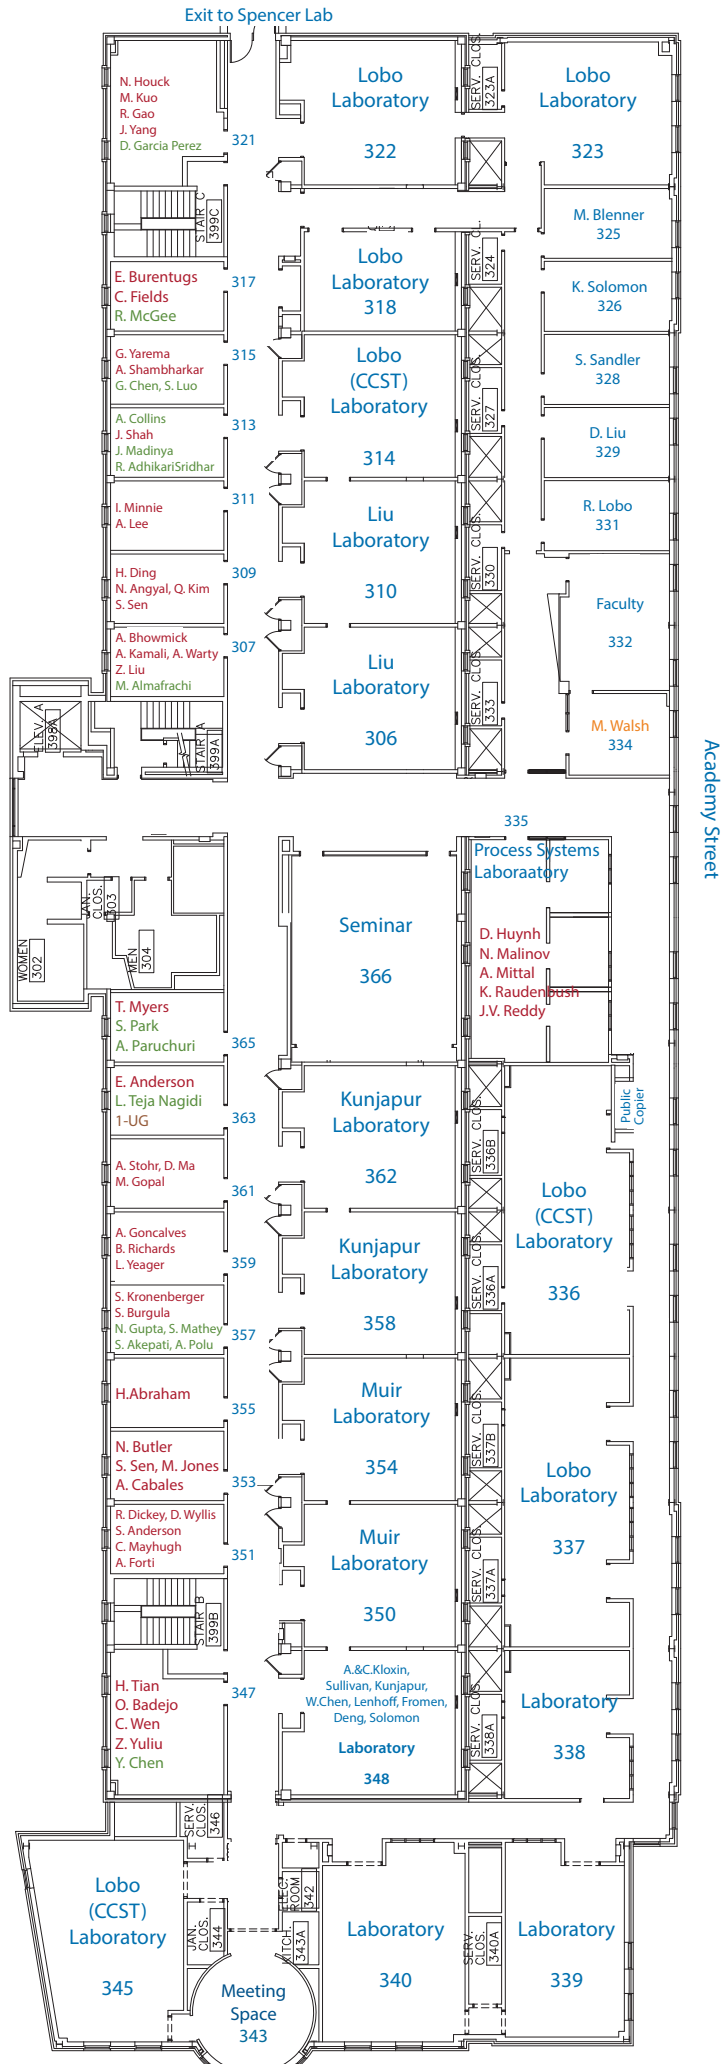

# Colburn Lab Third (3rd) Floor

Updated AUG. 28, 2024

## Color Chart

- CBE Grad Student
- Researcher
- Temp. Occupant
- Arriving Soon

### LABS:

306: LIU	No Ph
310: LIU	No phone
314: LOBO	No phone
318: LOBO	6123
322: LOBO	No phone
323: LOBO	No phone
336: LOBO	2603
337: LOBO	2263
338: LAB	No phone
339: LAB	1454
340: LAB	No phone
345: LOBO	2093
348: KLOXIN's/SULLIVAN/KUNJAPUR/ CHEN/LENHOFF/FROMEN/ SOLOMON/DENG	No phone
350: ORAZOV	No phone
354: ORAZOV	No phone
358: KUNJAPUR	No phone
362: KUNJAPUR	No phone