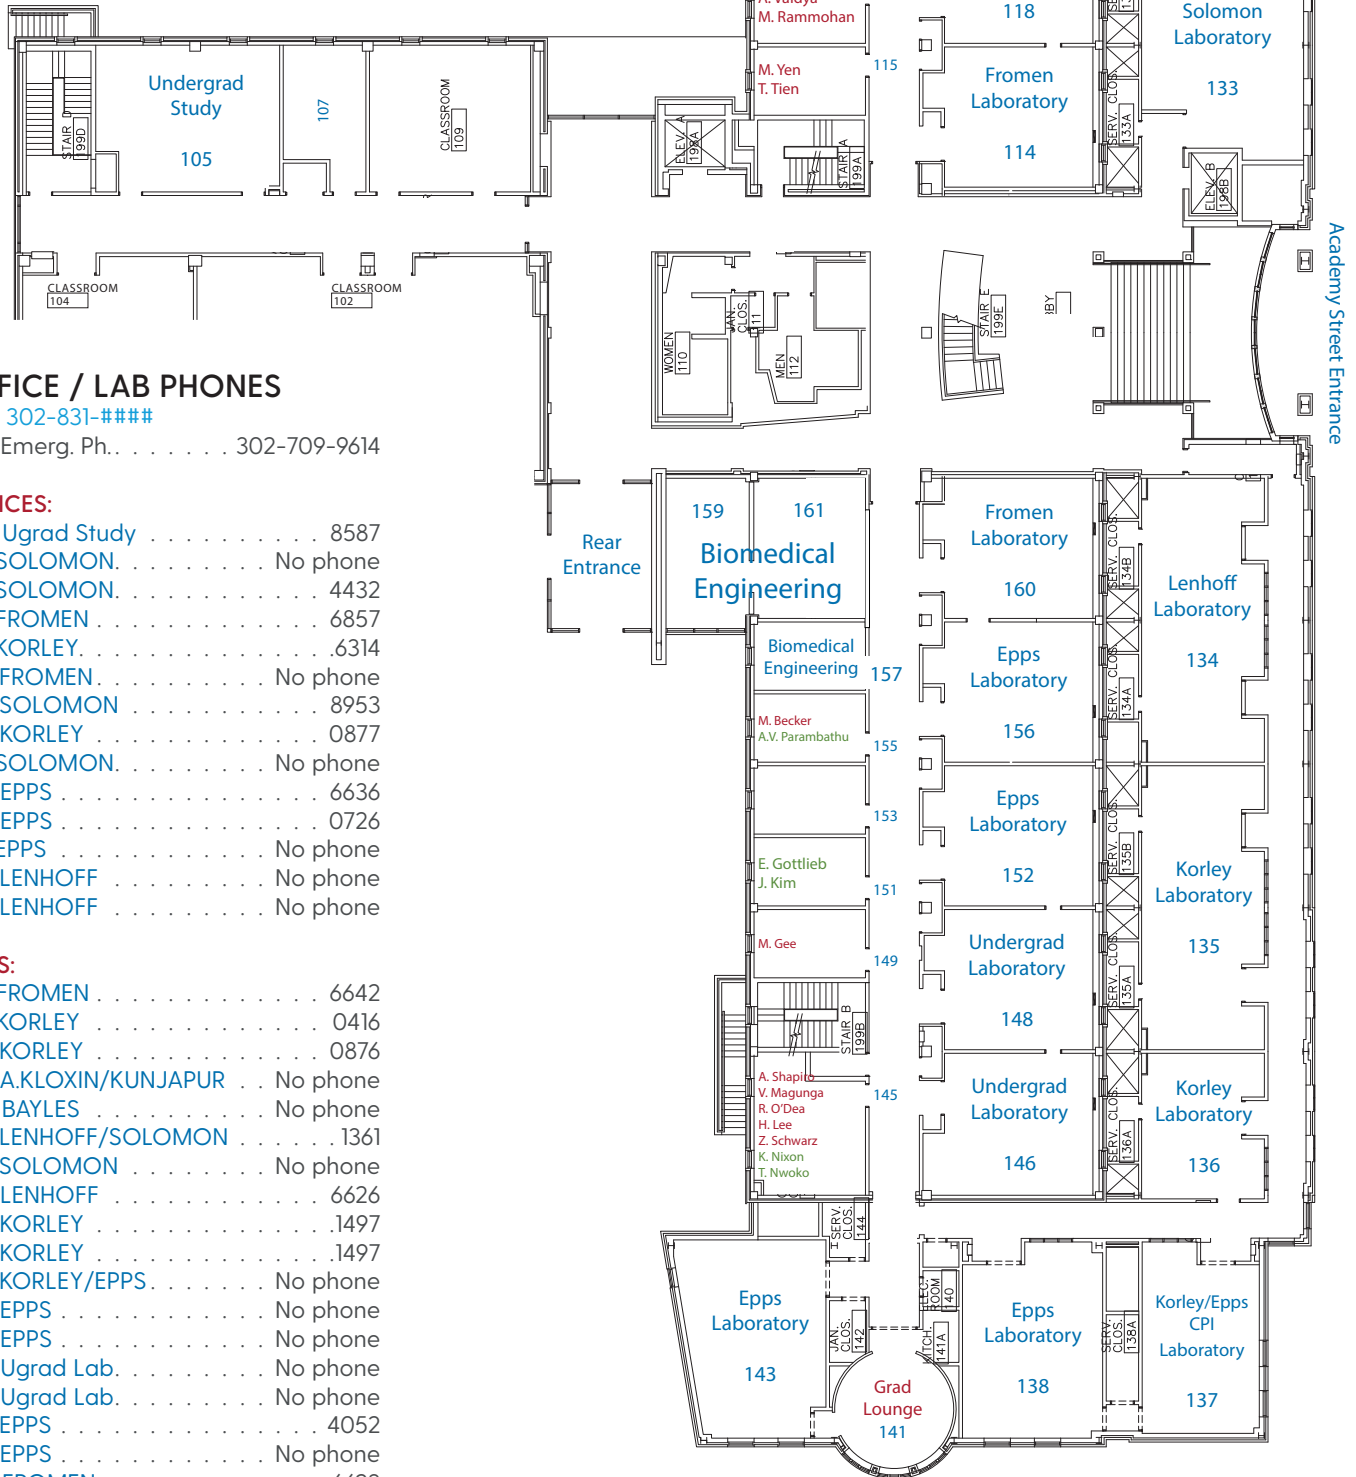

Colburn Lab First (1st) Floor

Updated JAN. 31, 2025

Color Chart

- CBE Grad Student
- Researcher
- Temp. Occupant
- Arriving Soon

OFFICE / LAB PHONES

Dial: 302-831-####

Hall Emerg. Ph... 302-709-9614

OFFICES:

105: Ugrad Study	8587
115: SOLOMON.	No phone
117: SOLOMON.	4432
119: FROMEN	6857
121: KORLEY.	6314
123: FROMEN.	No phone
125: SOLOMON	8953
129: KORLEY	0877
131: SOLOMON.	No phone
145: EPPS	6636
149: EPPS	0726
151: EPPS	No phone
153: LENHOFF	No phone
155: LENHOFF	No phone

LABS:

114: FROMEN	6642
118: KORLEY	0416
122: KORLEY	0876
126: A.KLOXIN/KUNJAPUR	No phone
130: BAYLES	No phone
132: LENHOFF/SOLOMON	1361
133: SOLOMON	No phone
134: LENHOFF	6626
135: KORLEY	1497
136: KORLEY	1497
137: KORLEY/EPPS.	No phone
138: EPPS	No phone
143: EPPS	No phone
146: Ugrad Lab.	No phone
148: Ugrad Lab.	No phone
152: EPPS	4052
156: EPPS	No phone
160: FROMEN.	6623