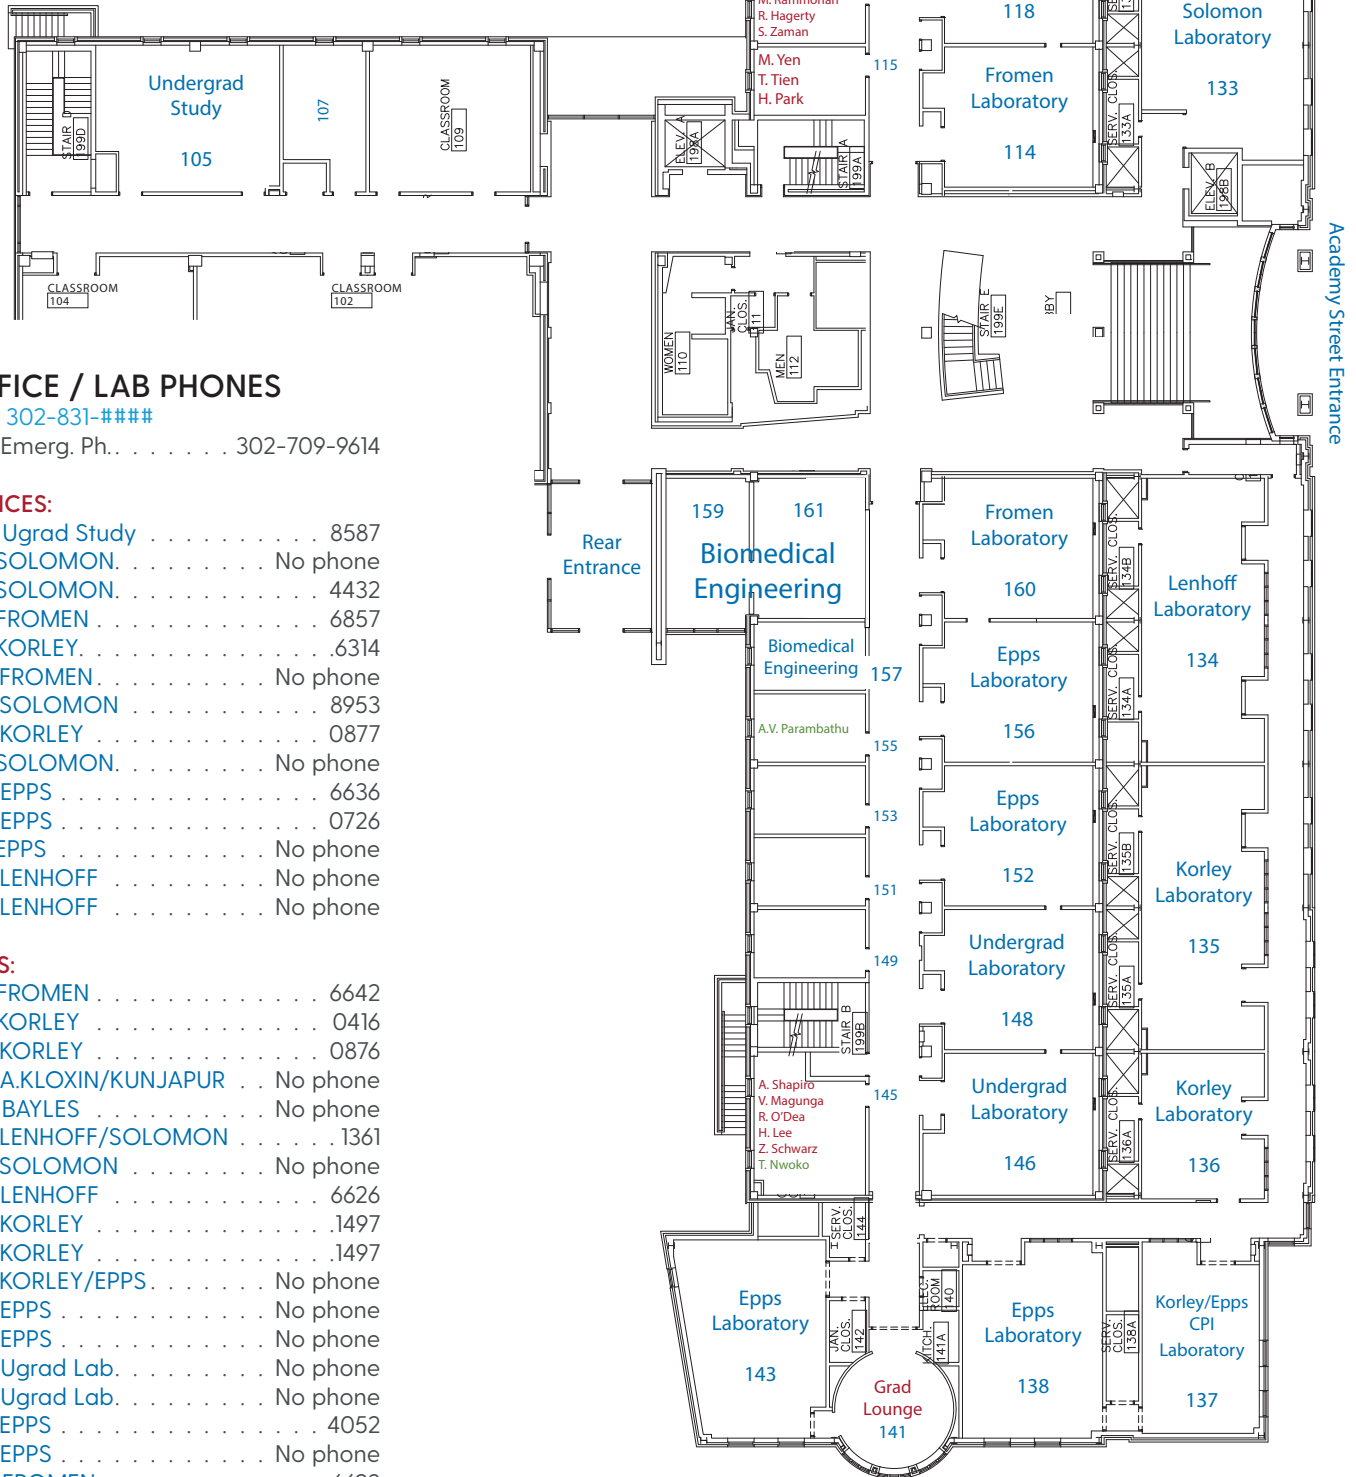

Colburn Lab Ground Floor (Lower Level)

Updated FEB. 26, 2026

Color Chart

- CBE Grad Student
- Researcher
- Temp. Occupant
- Arriving Soon

OFFICE / LAB PHONES

Dial: 302-831-####

OFFICES:

012: Grad Bullpen	1132
017: BAYLES	1708
019: FURST	No phone
042: WAGNER	6738
044: SOLOMON	8919
045: WAGNER	6738
047: WAGNER	2957

LABS:

014: FURST	No phone
016: WAGNER	No phone
020: FURST	3131
023: BAYLES	No phone
025: FURST	No phone
028: C.KLOXIN	No phone
030: WAGNER	2957
032: WAGNER	No phone
033: LIU	No phone
034: LIU	No phone
040: WAGNER	No phone
043: Ugrad Lab	No phone
046: e-Calc Room	No phone
048: WAGNER	No Phone
050: CBE UG Lab	No phone
096: Solvent Shed	No phone

Colburn Lab First (1st) Floor

Updated FEB. 10, 2026

Color Chart

- CBE Grad Student
- Researcher
- Temp. Occupant
- Arriving Soon

OFFICE / LAB PHONES

Dial: 302-831-####

Hall Emerg. Ph. 302-709-9614

OFFICES: