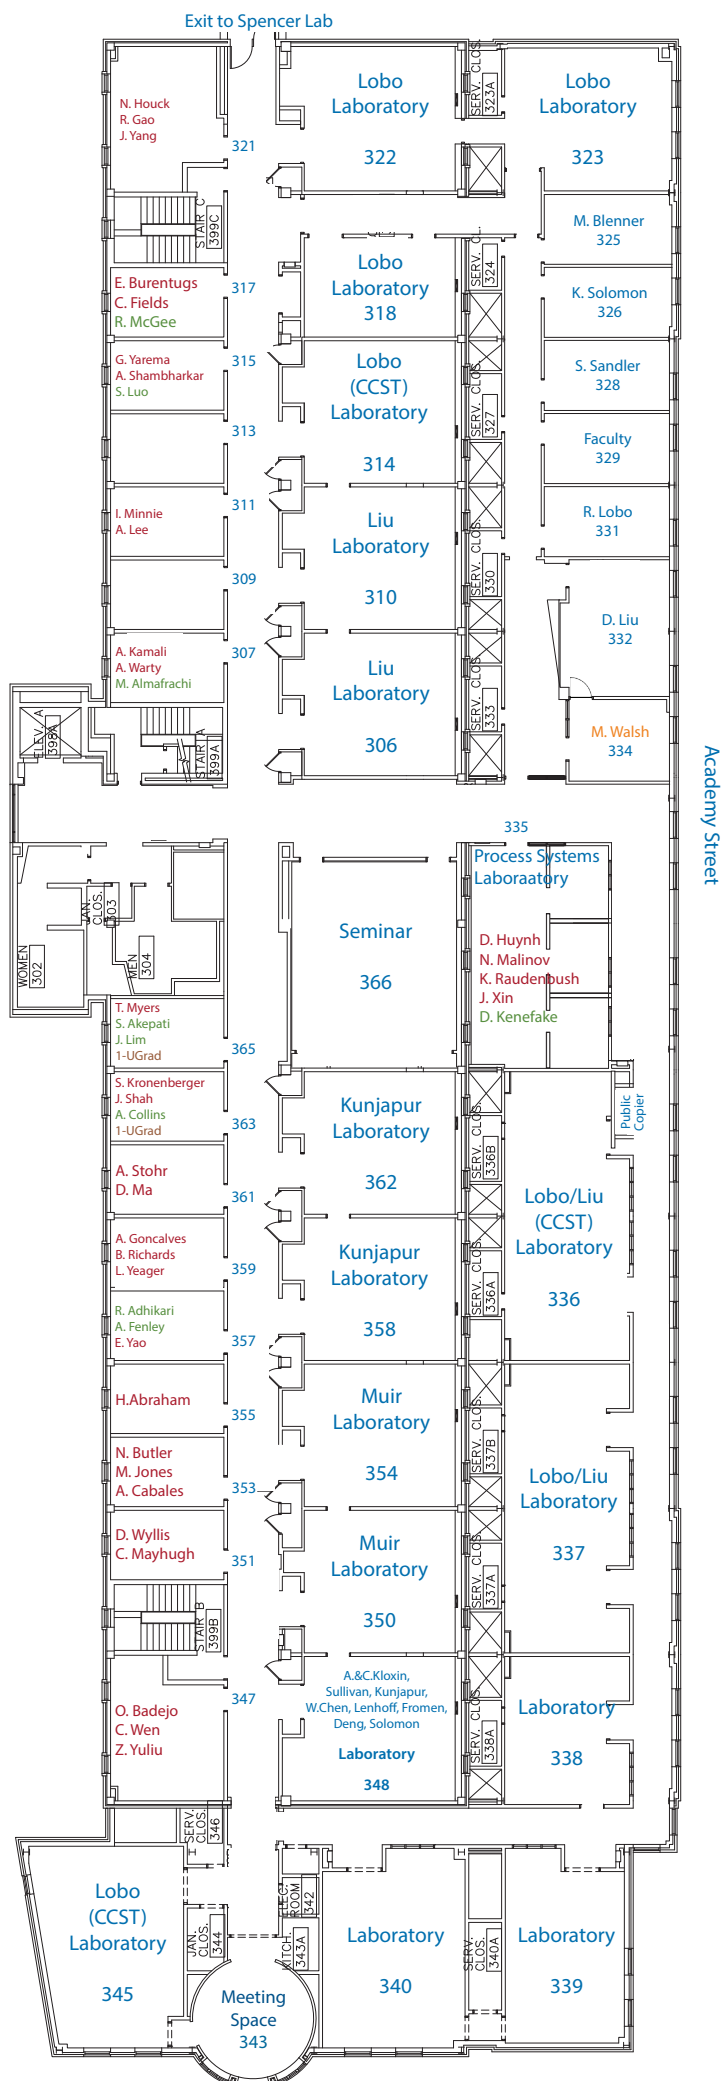

Colburn Lab Second (2nd) Floor

Updated FEB. 10, 2026

Color Chart

- CBE Grad Student
- Researcher
- Temp. Occupant
- Arriving Soon

OFFICE / LAB PHONES

Dial: 302-831-####

OFFICES:

219: KLOXIN's	4528
235C: FAX	1048
253: SULLIVAN	.6851
257: A.KLOXIN	No phone
259: FROMEN	8472
269: CLB Hotel	8433

LABS:

208: CHEN	No phone
212: CHEN	.8941
216: CHEN	No phone
220: CHEN/A.KLOXIN	.4132
221: CHEN	3234
243: SULLIVAN	1049
244: Lab	No phone
245: KUNJAPUR	No phone
246: CHEN	No phone
251: FROMEN	.0240
254: KUNJAPUR	No phone
256: SULLIVAN	No phone
260: SULLIVAN	.3186

Colburn Lab Third (3rd) Floor

Updated MAY 21, 2026

Color Chart

- CBE Grad Student
- Researcher
- Temp. Occupant
- Arriving Soon

OFFICE / LAB PHONES

Dial: 302-831-####

OFFICES:

307: LIU	0642
309: LOBO/KUNJAPUR	No phone
311: LIU	1243
313: MUIR	2213
315: LIU	6572
317: LOBO	6726
321: LOBO	6657
335: IERAPETRITOU	No phone
347: IERAPETRITOU	4741
351: KUNJAPUR	2347
353: KUNJAPUR	7650
355: CHEN	No phone
357: JAYARAMAN	No phone
359: CHEN	0875
361: CHEN	6556
363: JAYARAMAN	No phone
365: JAYARAMAN	4416

LABS:

306: LIU	No Ph
310: LIU	No phone
314: LOBO	No phone
318: LOBO	6123
322: LOBO	No phone
323: LOBO	No phone
336: LOBO/LIU	2603
337: LOBO/LIU	2263
338: LAB	No phone
339: LAB	1454
340: LAB	No phone
345: LOBO	2093
348: KLOXIN's/SULLIVAN/KUNJAPUR/ CHEN/LENHOFF/FROMEN/ SOLOMON/DENG	No phone
350: MUIR	No phone
354: MUIR	No phone
358: KUNJAPUR	No phone
362: KUNJAPUR	No phone