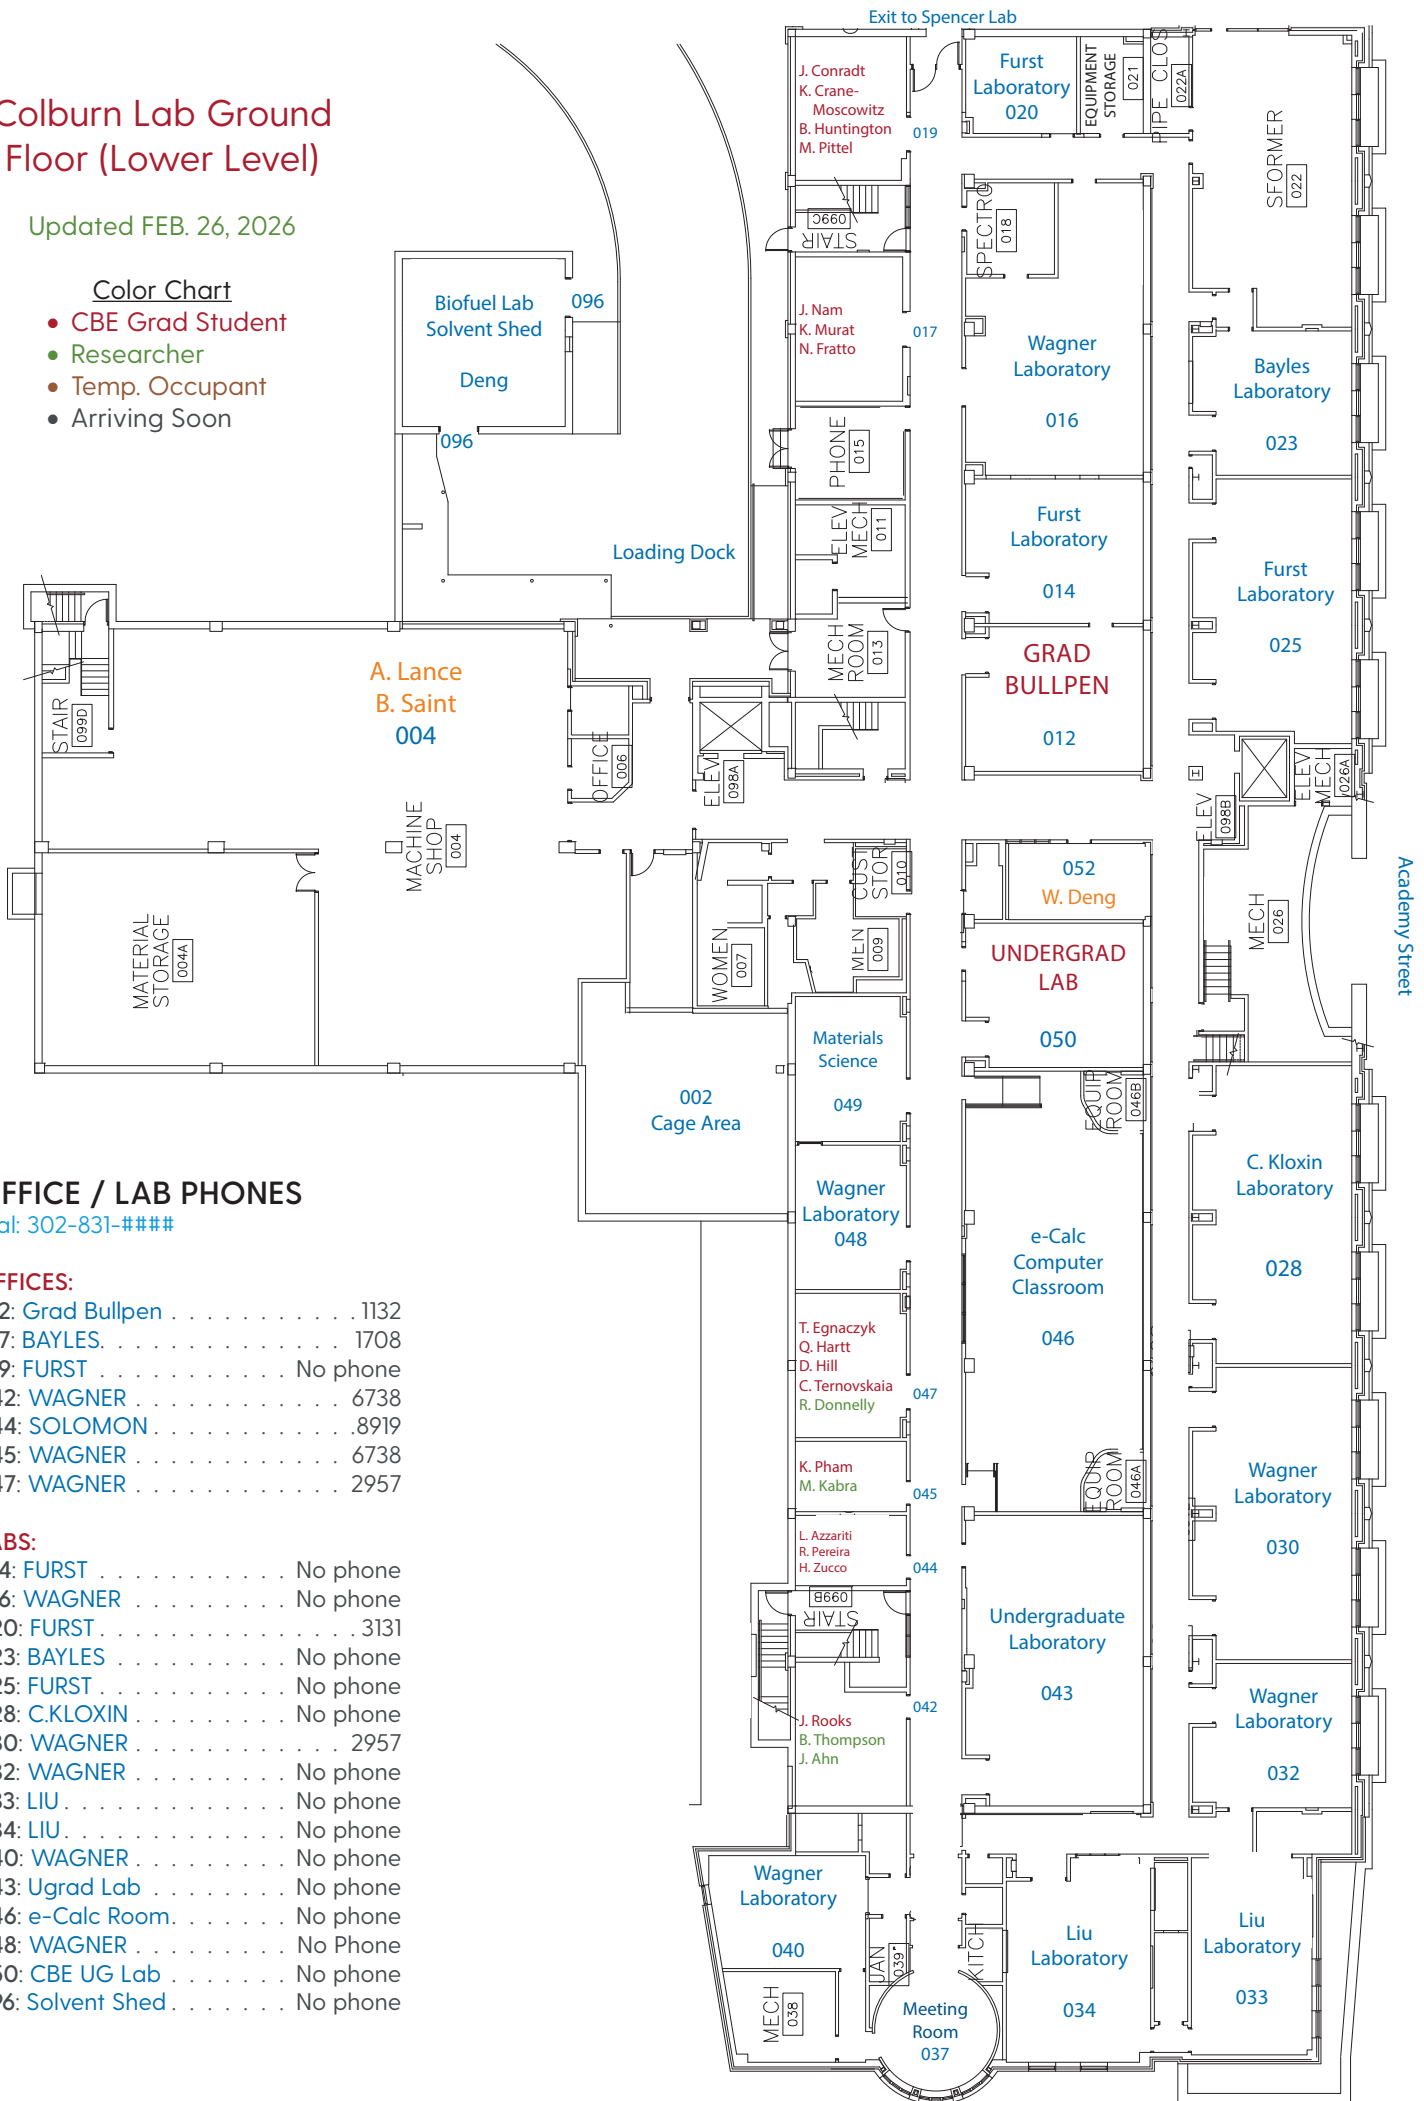

Colburn Lab Ground Floor (Lower Level)

Updated FEB. 26, 2026

Color Chart

- CBE Grad Student
- Researcher
- Temp. Occupant
- Arriving Soon

OFFICE / LAB PHONES

Dial: 302-831-####

OFFICES:

012: Grad Bullpen	1132
017: BAYLES	1708
019: FURST	No phone
042: WAGNER	6738
044: SOLOMON	8919
045: WAGNER	6738
047: WAGNER	2957