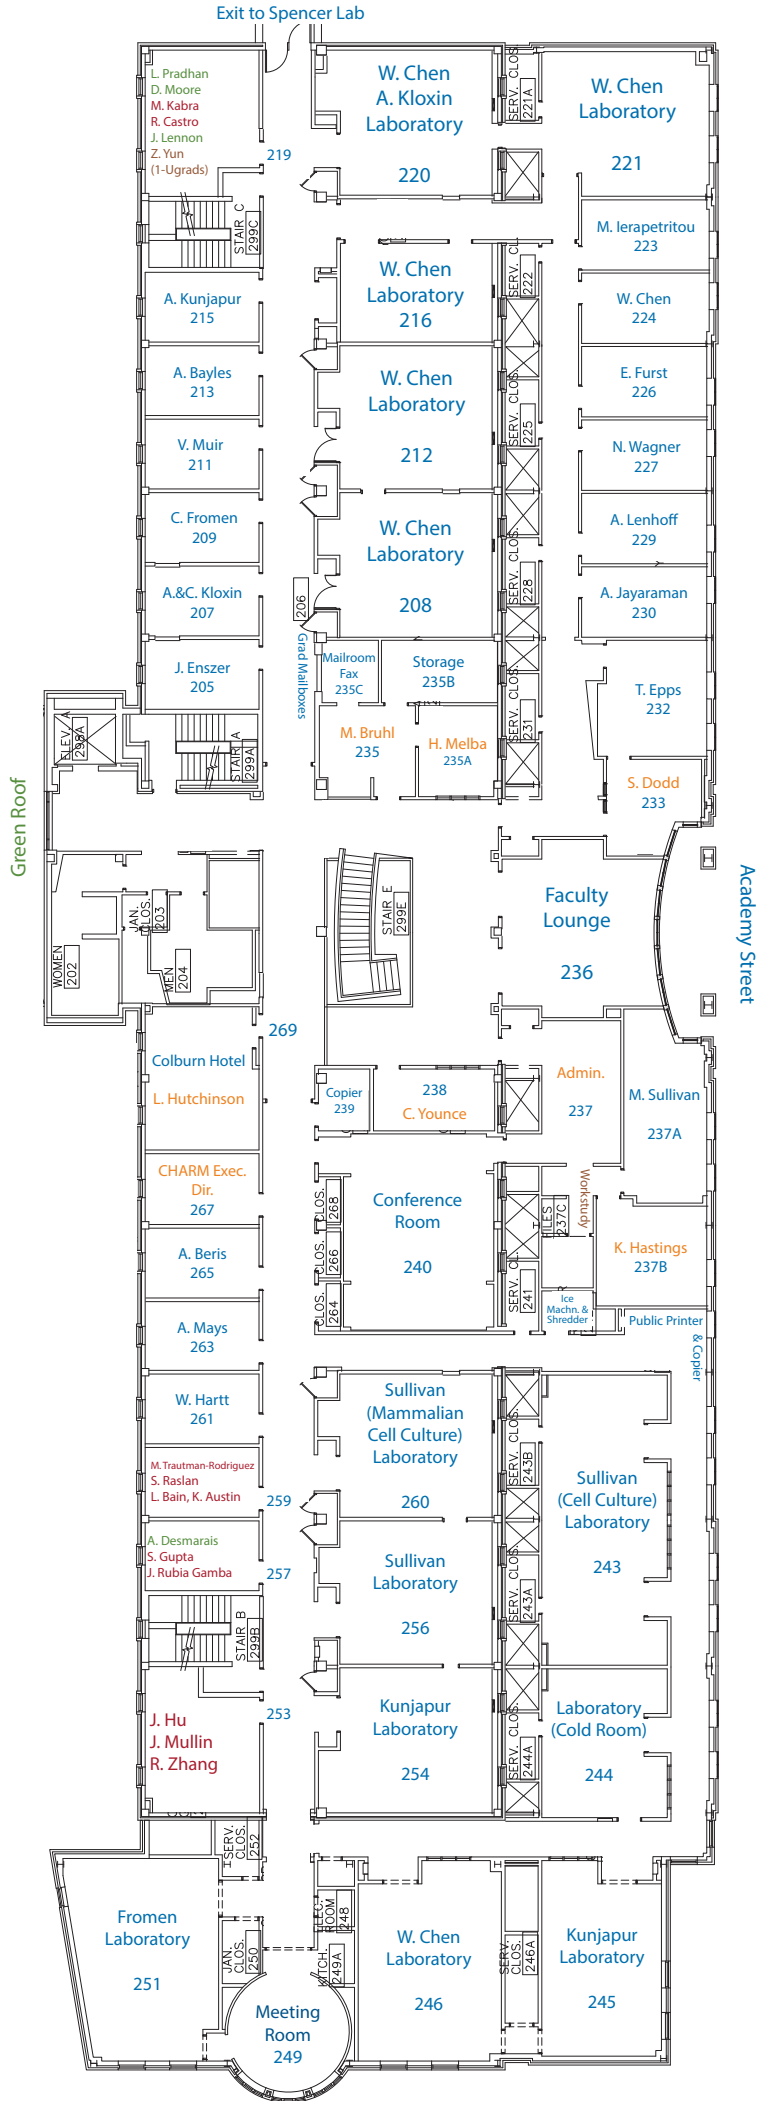

LABS:

114: FROMEN	6642
118: KORLEY	0416
122: KORLEY	0876
126: A.KLOXIN/KUNJAPUR	No phone
130: BAYLES	No phone
132: LENHOFF/SOLOMON	1361
133: SOLOMON	No phone
134: LENHOFF	6626
135: KORLEY	1497
136: KORLEY	1497
137: KORLEY/EPPS.	No phone
138: EPPS	No phone
143: EPPS	No phone
146: Ugrad Lab.	No phone
148: Ugrad Lab.	No phone
152: EPPS	4052
156: EPPS	No phone
160: FROMEN.	6623

Colburn Lab Second (2nd) Floor

Updated FEB. 10, 2026

Color Chart

- CBE Grad Student
- Researcher
- Temp. Occupant
- Arriving Soon

OFFICE / LAB PHONES

Dial: 302-831-####

OFFICES:

219: KLOXIN's	4528
235C: FAX	1048
253: SULLIVAN	.6851
257: A.KLOXIN	No phone
259: FROMEN	8472
269: CLB Hotel	8433

LABS:

208: CHEN	No phone
212: CHEN	.8941
216: CHEN	No phone
220: CHEN/A.KLOXIN	.4132
221: CHEN	3234
243: SULLIVAN	1049
244: Lab	No phone
245: KUNJAPUR	No phone
246: CHEN	No phone
251: FROMEN	.0240
254: KUNJAPUR	No phone
256: SULLIVAN	No phone
260: SULLIVAN	.3186