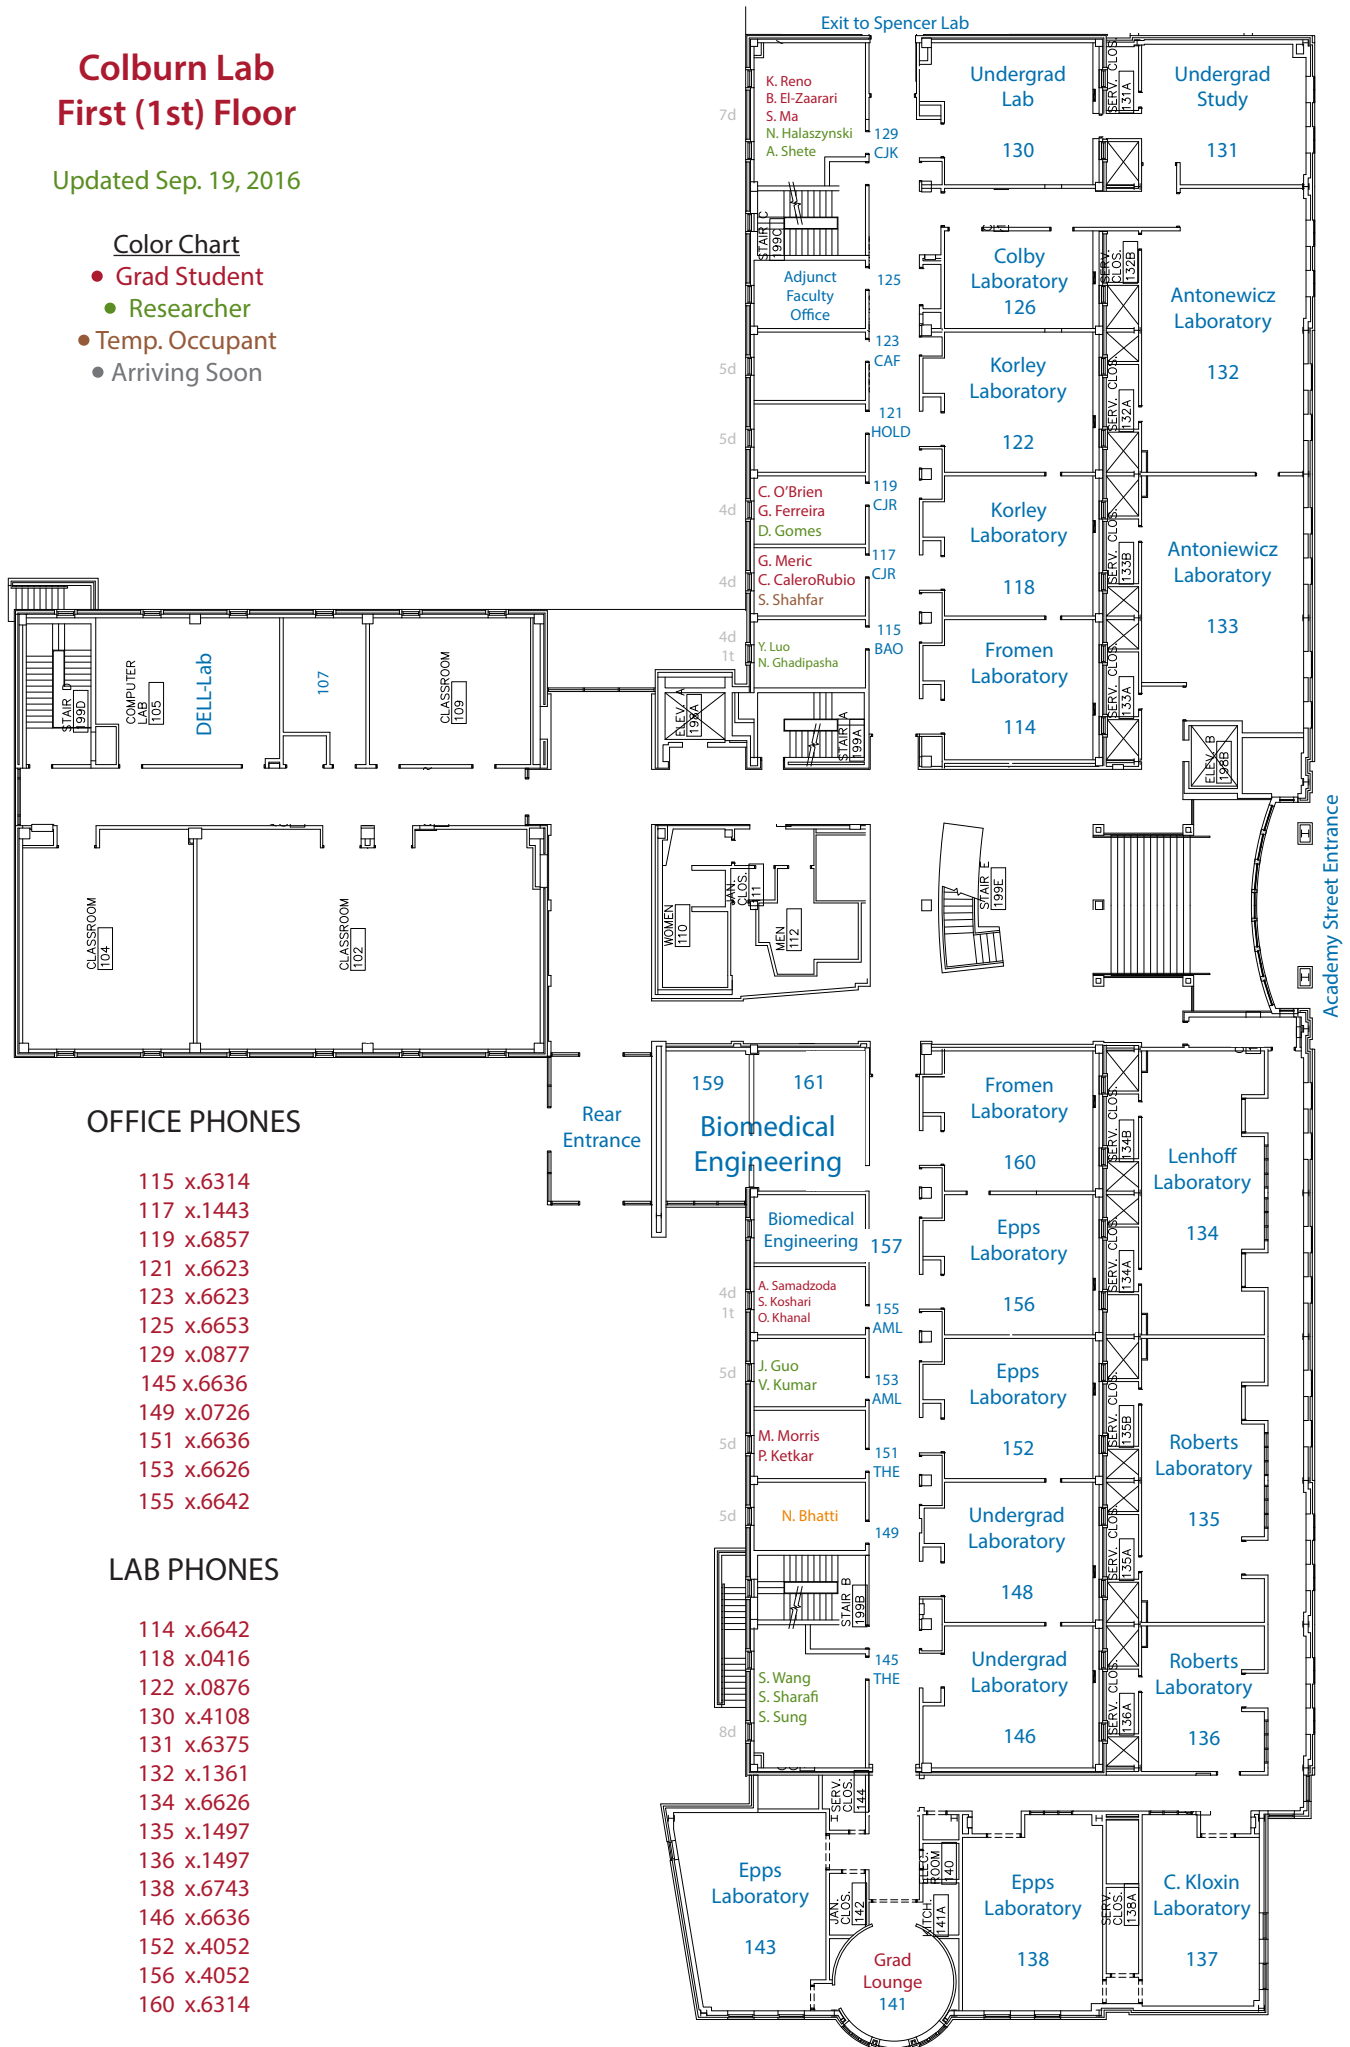

Colburn Lab First (1st) Floor

Updated Sep. 19, 2016

Color Chart

- Grad Student
- Researcher
- Temp. Occupant
- Arriving Soon

OFFICE PHONES

- 115 x.6314
- 117 x.1443
- 119 x.6857
- 121 x.6623
- 123 x.6623
- 125 x.6653
- 129 x.0877
- 145 x.6636
- 149 x.0726
- 151 x.6636
- 153 x.6626
- 155 x.6642

LAB PHONES

- 114 x.6642
- 118 x.0416
- 122 x.0876
- 130 x.4108
- 131 x.6375
- 132 x.1361
- 134 x.6626
- 135 x.1497
- 136 x.1497
- 138 x.6743
- 146 x.6636
- 152 x.4052
- 156 x.4052
- 160 x.6314